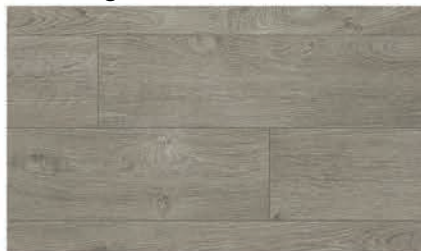

# Classic Matt (W196mm x H1215mm)

Blackbutt 980107

Spotted Gum 980108

Aged Teak 980109

Seashell 980110

Moonlight 980111

Silver Grey 980112

Iron Grey 980113

White Oak 980114

Silky Silver 980115

Barrelwood 980116

Barnyard Grey 980117

Le Sands 980118