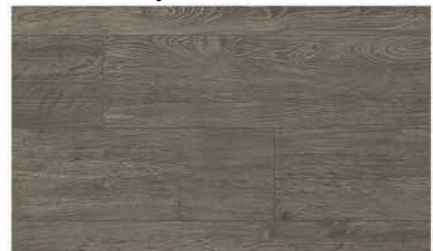

# Classic Matt (W196mm x H1215mm)

Blackbutt 980107

Spotted Gum 980108

Aged Teak 980109

Seashell 980110

Moonlight 980111

Silver Grey 980112

Iron Grey 980113

White Oak 980114

Silky Silver 980115

Barrelwood 980116

Barnyard Grey 980117

Le Sands 980118