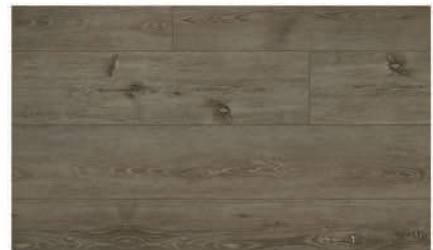

# Classic Matt (W196mm x H1215mm)

Blackbutt 980107

Spotted Gum 980108

Aged Teak 980109

Seashell 980110

Moonlight 980111

Silver Grey 980112

Iron Grey 980113

White Oak 980114

Silky Silver 980115

Barrelwood 980116

Barnyard Grey 980117

Le Sands 980118