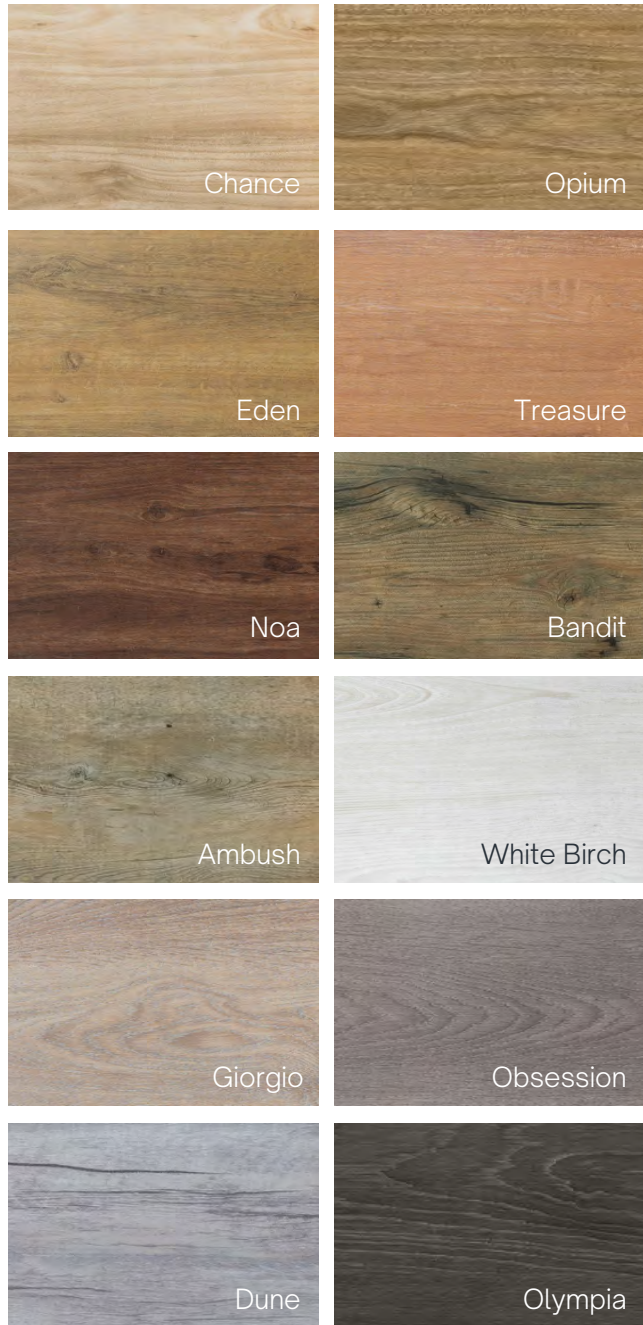

Scan to see in 3D!

FOREVER & EVER
RECYCLING PROGRAM

CERTIFIED BY
SCS Global Services

GreenStar Level A

trust brands™